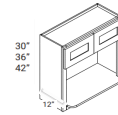

MO3030 $ 252.04
MO3036 $ 262.75
MO3042 $ 297.02