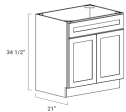

WASHROOM VANITY

VS24 $ 213.59
VS27 $ 228.77