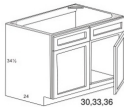

B33 \$ 385.31
 B36 \$ 411.52
 B42 \$ 433.47

BASE CABINETS DRAWER BANK

3DB12 \$ 290.70
 3DB15 \$ 320.62
 3DB18 \$ 341.07
 3DB21 \$ 361.28

3DB24 \$ 384.46
 3DB27 \$ 441.97
 3DB30 \$ 460.55
 3DB33 \$ 477.31
 3DB36 \$ 484.06

BASE CORNER DIFFERENCE

LSB33 w/ shelf \$ 281.86
 LSB36 w/ shelf \$ 318.14

BBC36 \$ 259.13
 Door: same with BT9
 Must be pulled to 36"

BBC42 \$ 311.19
 Door: same with B15
 Can be pulled to 46 1/2"
 Must be pulled to 42"

SINK CABINETS

SB30 \$ 268.22
 SB33 \$ 270.28
 SB36 \$ 276.01

DCSB42 \$ 220.44

BASE CABINETS SPECIAL

BEC24
 \$327.66

BOE06
 \$ 107.27

BSPR09
 \$ 382.47

BSDC06(6"W x 24"D)
 \$ 214.23