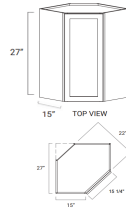

DCW273015 $ 296.57
DCW273615 $ 340.31
DCW274215 $ 392.72

Note: all DCW glass door fram available